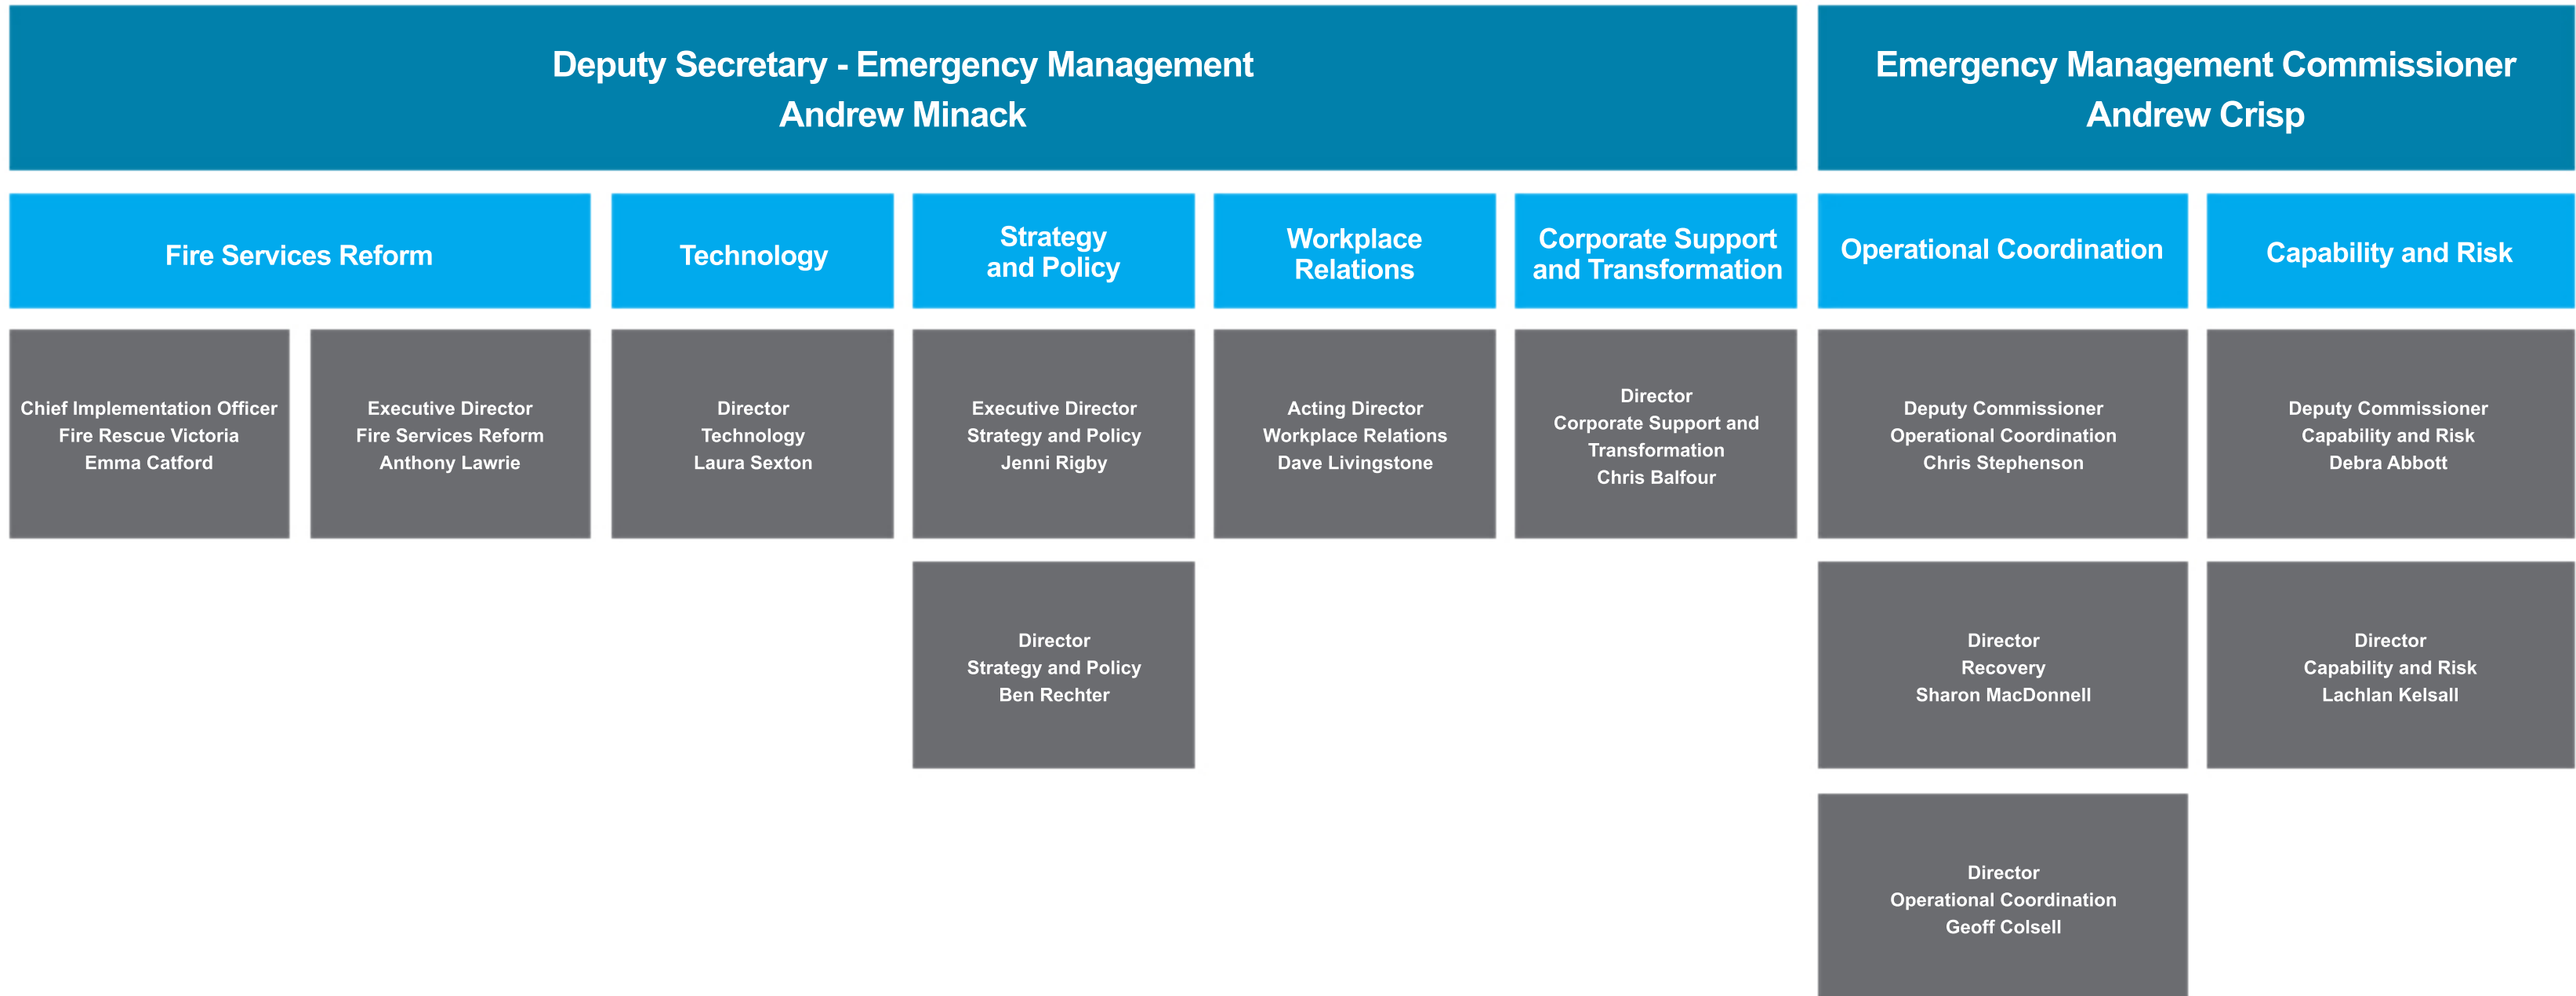

Emergency Management Victoria

Executive Structure

As at September 2019